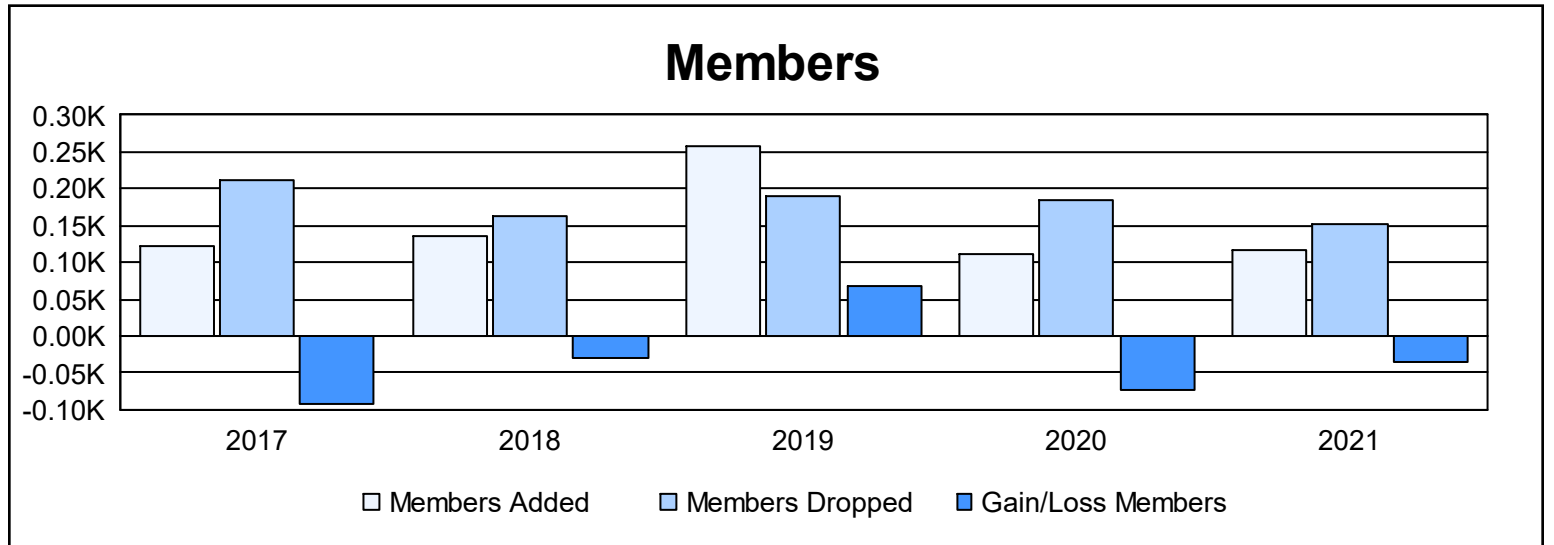

Year	New Clubs	Dropped Clubs	Gain/ Loss Clubs	New Members	Charter Members	Reinstate Members	Transfer Members	Total Member Added	Total Members Dropped	Gain/ Loss Members
2016-2017	0	2	-2	94	0	8	20	122	213	-91
2017-2018	1	0	1	80	29	7	19	135	164	-29
2018-2019	4	3	1	134	86	9	30	259	190	69
2019-2020	1	1	0	64	22	6	20	112	185	-73
2020-2021	1	1	0	73	22	7	14	116	152	-36
<b>Average</b>	<b>1</b>	<b>1</b>	<b>0</b>	<b>89</b>	<b>32</b>	<b>7</b>	<b>21</b>	<b>149</b>	<b>181</b>	<b>-32</b>

### Membership Composition June 2021 Cumulative