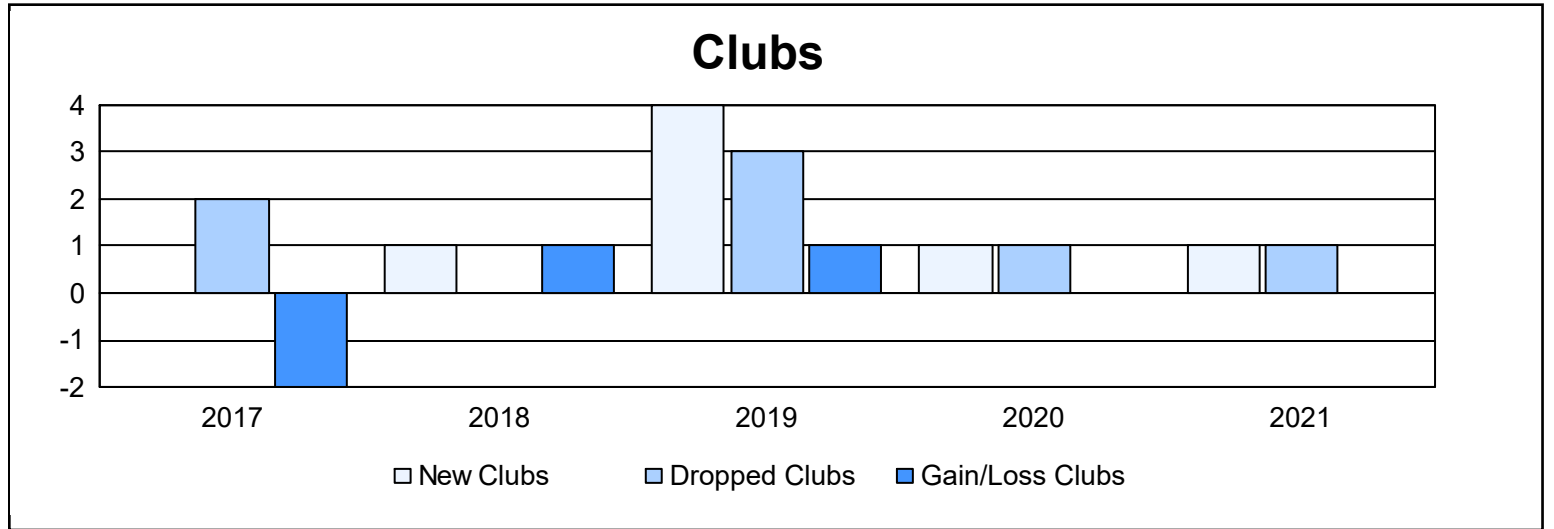

Year	New Clubs	Dropped Clubs	Gain/ Loss Clubs	New Members	Charter Members	Reinstate Members	Transfer Members	Total Member Added	Total Members Dropped	Gain/ Loss Members
2016-2017	0	2	-2	94	0	8	20	122	213	-91
2017-2018	1	0	1	80	29	7	19	135	164	-29
2018-2019	4	3	1	134	86	9	30	259	190	69
2019-2020	1	1	0	64	22	6	20	112	185	-73
2020-2021	1	1	0	73	22	7	14	116	152	-36
<b>Average</b>	<b>1</b>	<b>1</b>	<b>0</b>	<b>89</b>	<b>32</b>	<b>7</b>	<b>21</b>	<b>149</b>	<b>181</b>	<b>-32</b>

### Membership Composition June 2021 Cumulative